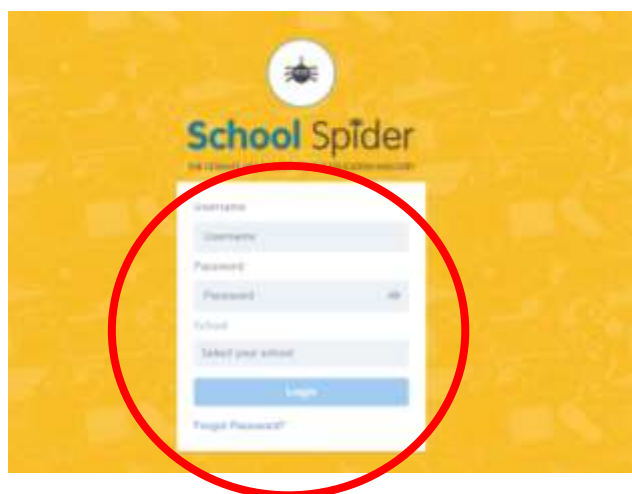

If you have forgotten your username, please email Mr Whittle at head@stjohnssandbach.co.uk and he will resend you your username and confirmed email address.