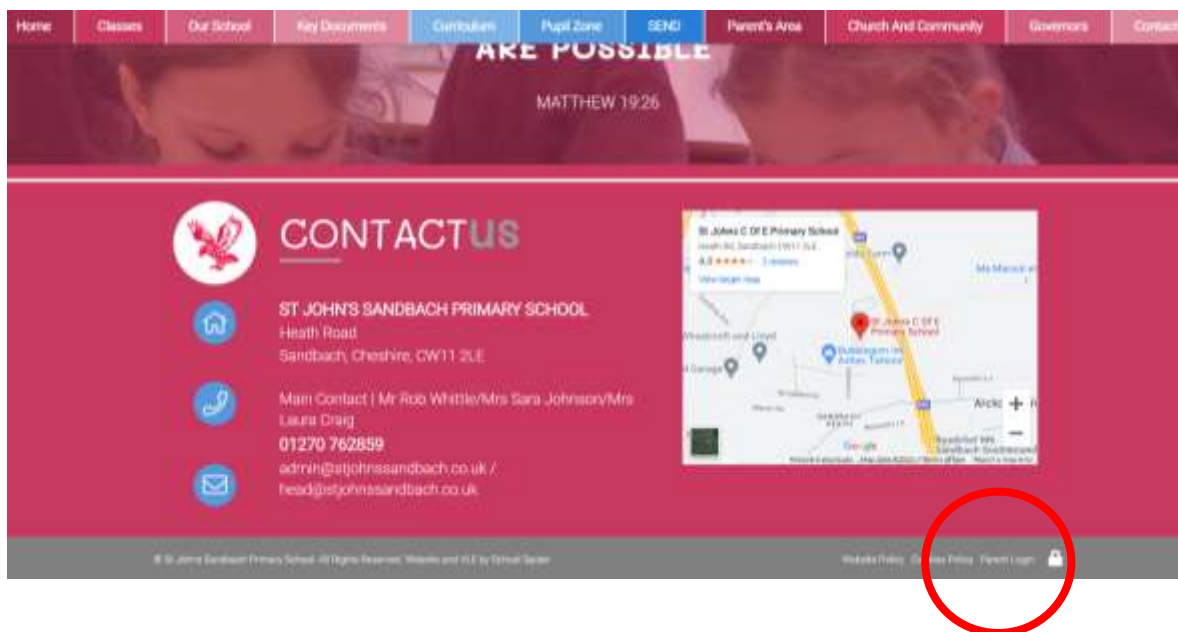

Parents Login

Username: Your own unique username

Email address: Your email address which you provided to the school.

To login to school spider via the website, please click on the PARENT LOGIN (circled in red).

This is at the bottom of the website home page.

Next, enter your username and password and then click 'login'